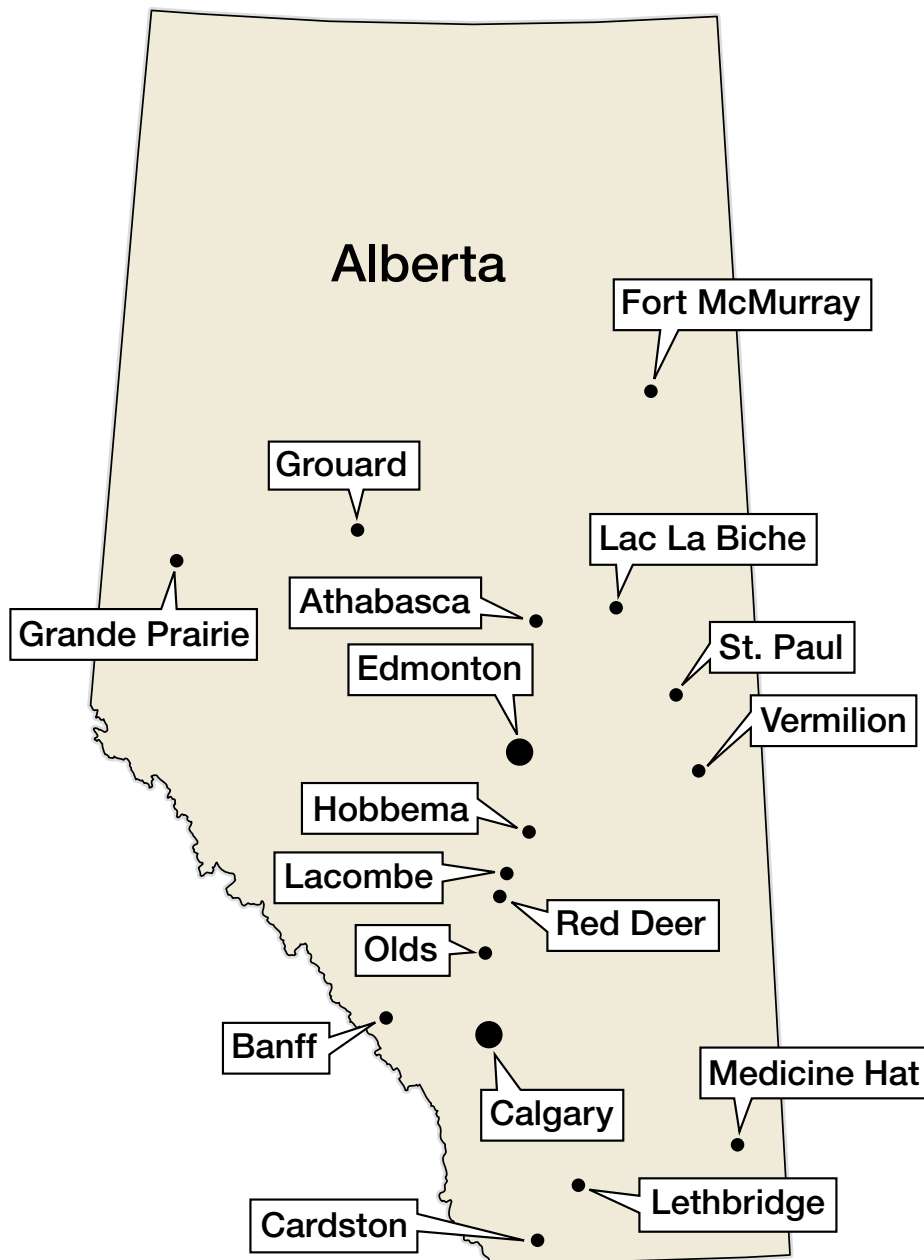

Post-secondary schools in Alberta

Alberta has many post-secondary schools.

- ✓ Some schools have 1 campus.
- ✓ Some schools have 1 main campus and some satellite campuses too. The satellite campuses are usually smaller than the main campus.

This map shows communities that have a post-secondary school. The map only shows communities with a main campus.

There is a list of schools on pages 2 and 3. What schools are near you? What programs do they have?

 [Continued](#)

Grande Prairie	<ul style="list-style-type: none"> • Grande Prairie Regional College
Grouard	<ul style="list-style-type: none"> • Northern Lakes College (Athabasca, Atikameg, Barrhead, Cadotte Lake, Drift Pile, East Prairie, Fairview, Faust, Fort Vermillion, Gift Lake, Grande Prairie, High Level, High Prairie, La Crete, Loon River, Manning, Paddle Prairie, Peace River, Peavine, Peerless Lake, Slave Lake, Smoky Lake, Swan Hills, Trout Lake, Valleyview, Wabasca)
Hobbema	<ul style="list-style-type: none"> • Maskwachees Cultural College
Lac La Biche	<ul style="list-style-type: none"> • Portage College (Bonnyville, Buffalo Lake, Cold Lake, Elizabeth, Fishing Lake, Frog Lake, Goodfish Lake, Kehewin, Saddle Lake, St. Paul, Vegreville, Wainwright)
Lacombe	<ul style="list-style-type: none"> • Canadian University College
Lethbridge	<ul style="list-style-type: none"> • Lethbridge College (Fort Macleod, Taber) • University of Lethbridge (Calgary, Edmonton)
Medicine Hat	<ul style="list-style-type: none"> • Medicine Hat College (Brooks)
Olds	<ul style="list-style-type: none"> • Olds College (Calgary)
Red Deer	<ul style="list-style-type: none"> • Red Deer College (Rocky Mountain House)
St. Paul	<ul style="list-style-type: none"> • Blue Quills First Nations College
Vermilion	<ul style="list-style-type: none"> • Lakeland College (Lloydminster, Sherwood Park)